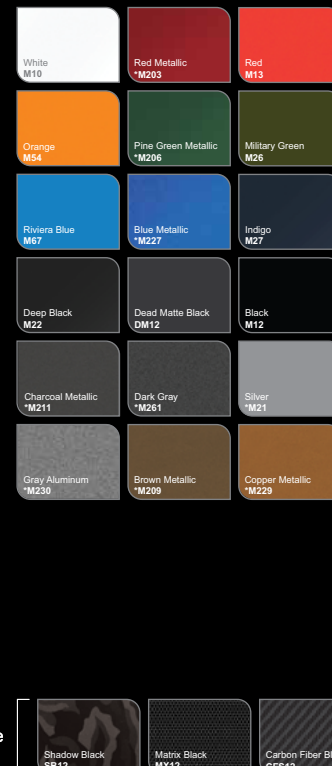

3M.com/2080

3M.com/1080

Gloss

Satin

Matte

Textures

Color Flips

Chrome

Satin

Color Flip

Matte

Texture

Gloss