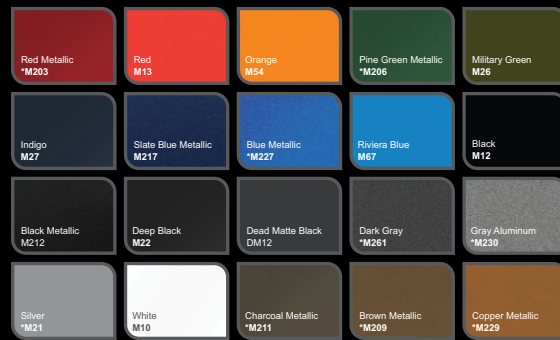

3M.com/2080

3M.com/1080

Gloss

Satin

Matte

Textures

Color Flips

Chrome

Satin

Color Flip

Matte

Texture

Gloss